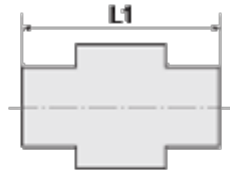

# Data Sheet

Article number: 586440186ES

Description: Stainless steel, straight union 44.018-06 ES,  $\varnothing 6$  - G 1/8"  
cylindrical thread

## Measures

---

L1 = 19

SW = 13